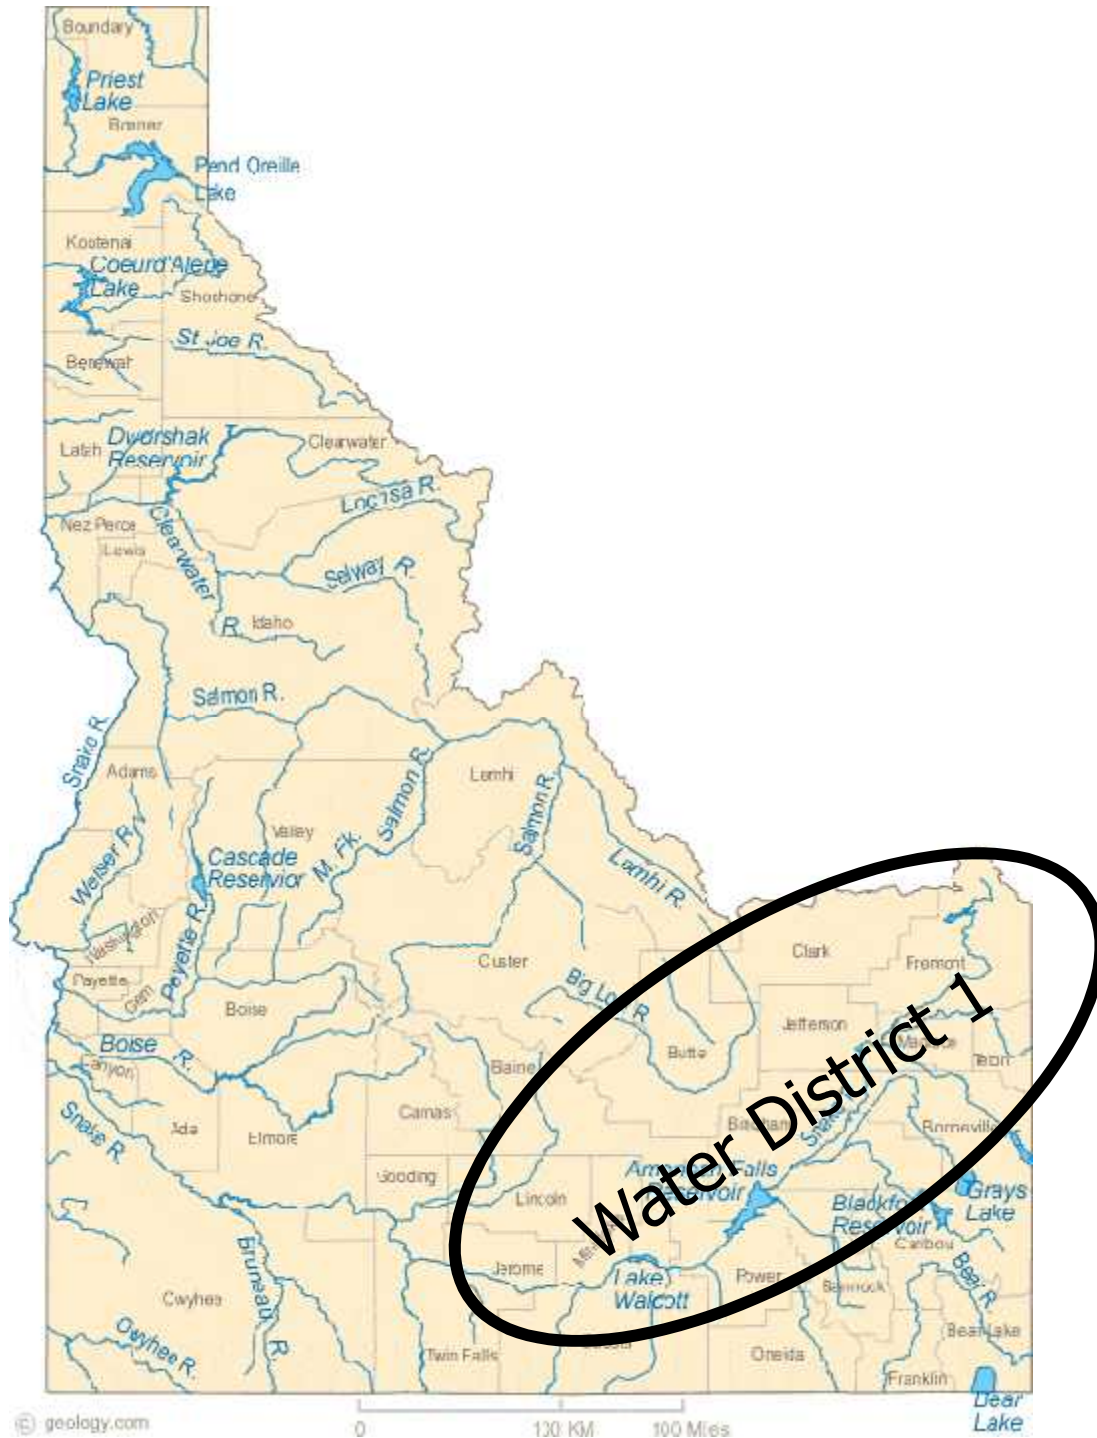

The Legal Basis Under Idaho, USA, Law for Private Managed Aquifer Recharge and the Subsequent Rediversion of Such Recharged Water

Kent Foster
May 22, 2019

Location of the
State of Idaho
Within the
United States of America

Boise

King Hill

Thousand Spings

Twin Falls

Snake River

Craters of the Moon
National Monument

**The Eastern
Snake River Plain
Aquifer**

Arco

INL

Snake River

Pocatello
American Falls

Idaho Falls

St. Anthony

Ashton

Big Lost River

Little Lost River

Birch Creek

Locations of Ground Water Districts within Eastern Idaho

Thank you.