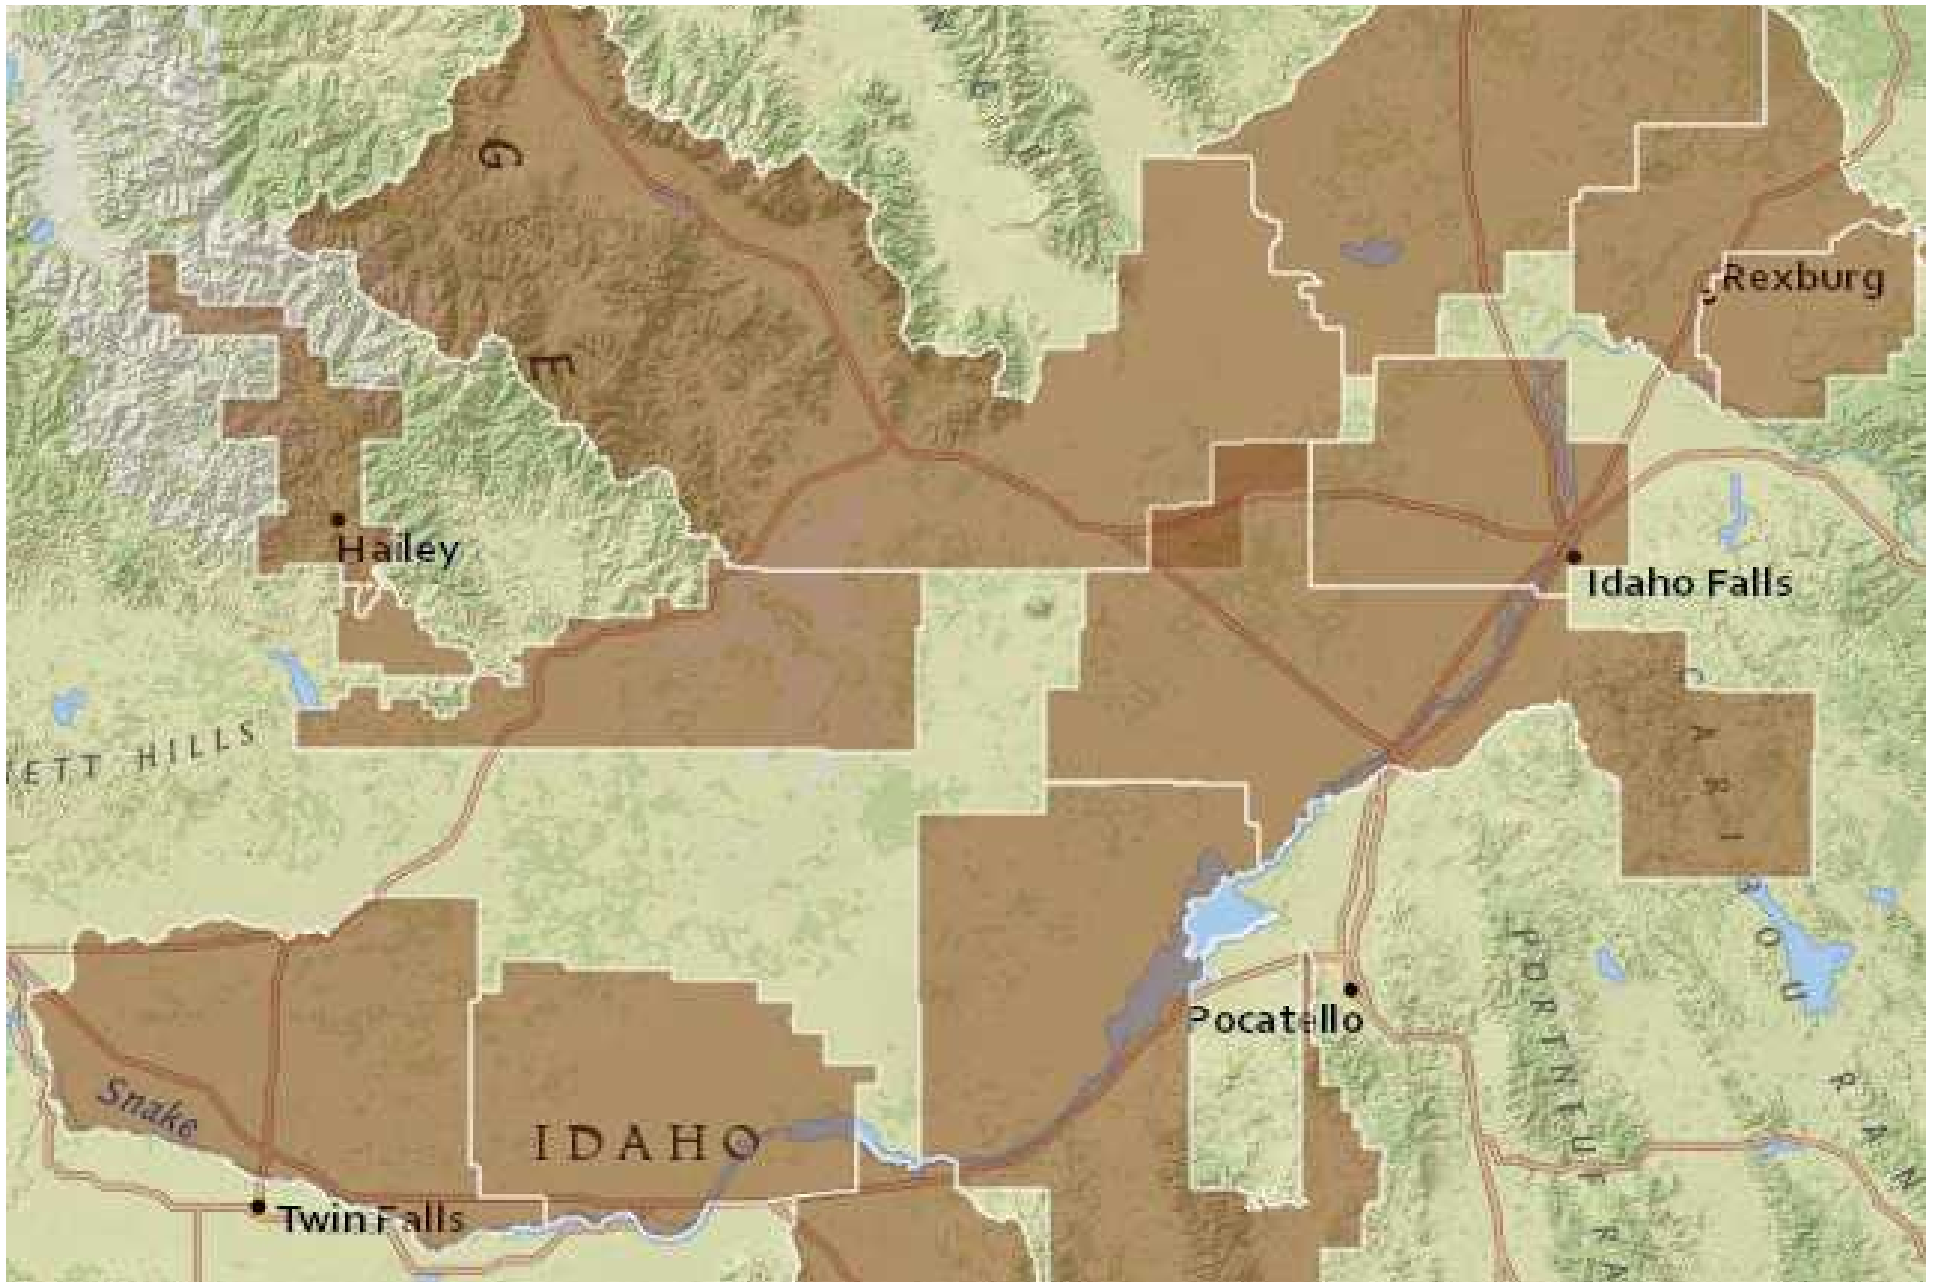

Boise

King Hill

Thousand Spings

Twin Falls

Snake River

Craters of the Moon
National Monument

**The Eastern
Snake River Plain
Aquifer**

Arco

INL

Snake River

Pocatello
American Falls

Idaho Falls

St. Anthony

Ashton

Big Lost River

Little Lost River

Birch Creek

Locations of Ground Water Districts within Eastern Idaho

Thank you.